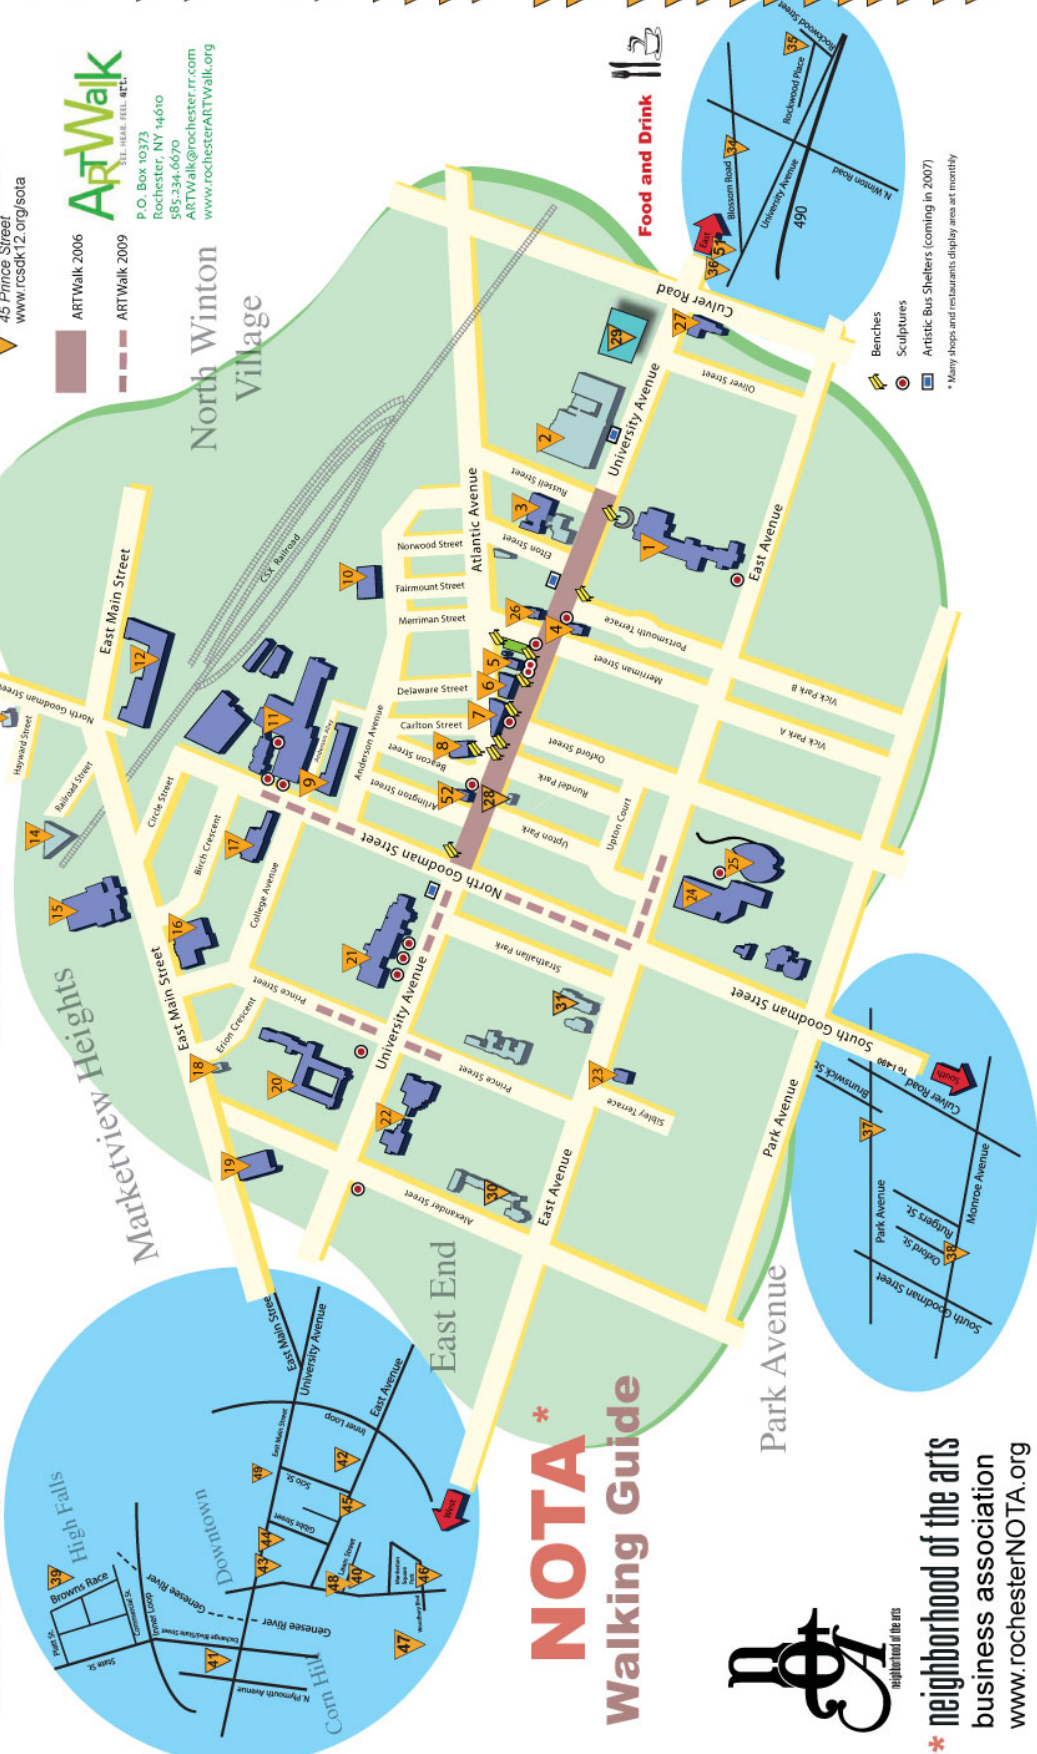

- **32** **Art Organizations within a mile of NOTA**
- **37** **Dazzle Theater**
  112 Webster Avenue
- **33** **MoKa (Museum of Kids Art)**
  360 Webster Avenue
- **34** **Artisan Works**
  595 Blossom Road, Suite L
- **35** **More Fire Glass Studios**
  80 Rockwood Place
- **36** **Rochester City Ballet**
  1326 University Avenue
- **51** **Baker-Cederberg Museum and Archives**
  338 Humboldt Street
- **37** **Gallery R**
  775 Park Avenue
- **38** **Genee Center for the Arts & Education**
  713 Monroe Ave
- **39** **Gallery at High Falls**
  60 Browns Race
- **40** **Blackfriars Theater**
  28 Lawn Street
- **41** **Hochstein School of Music & Dance**
  50 North Plymouth Avenue
- **42** **Little Theater Film Society**
  240 East Avenue
- **43** **Rochester Philharmonic Orchestra/ Eastman Theatre**
  26 Gibbs Street
- **44** **Eastman School of Music**
  137 East Avenue
- **45** **Rochester Contemporary**
  137 East Avenue
- **46** **Strong National Museum of Play**
  One Manhattan Square
- **47** **GeVA Theater Center**
  75 Woodbury Blvd
- **48** **Gerth Fagan Dance**
  50 Chestnut Street
- **49** **Downstairs Cabaret Theater**
  20 Windsor Street

ARTWALK
TEL: 585.488.1111
P.O. Box 10373
Rochester, NY 14610
585-234-6670
ARTWALK@ROCHESTER.NY.CM
WWW.ROCHESTERARTWALK.ORG

NOTA* Walking Guide

* neighborhood of the arts
business association
www.rochesterNOTA.org